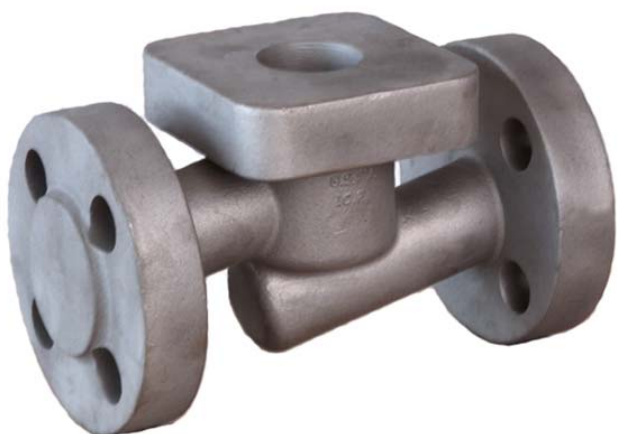

II:All these parts are made in SUS 304 or 316 by us, Welcome to make a visit or call to us!

HuaDa Technology(HK)Co.,ltd  
Add: Unit 503, Silvercord Tower 2, 30 canton Rd, Tsimshatsui, Kowloon, HK  
TEL: 852-6913 1985 Fax: 852-30204685  
E-Mai: Michael@plastic-metal.hk

II:All these parts are made in SUS 304 or 316 by us, Welcome to make a visit or call to us!

---

HuaDa Technology(HK)Co.,ltd  
Add: Unit 503, Silvercord Tower 2, 30 canton Rd, Tsimshatsui, Kowloon, HK  
TEL: 852-6913 1985 Fax: 852-30204685  
E-Mai: Michael@plastic-metal.hk